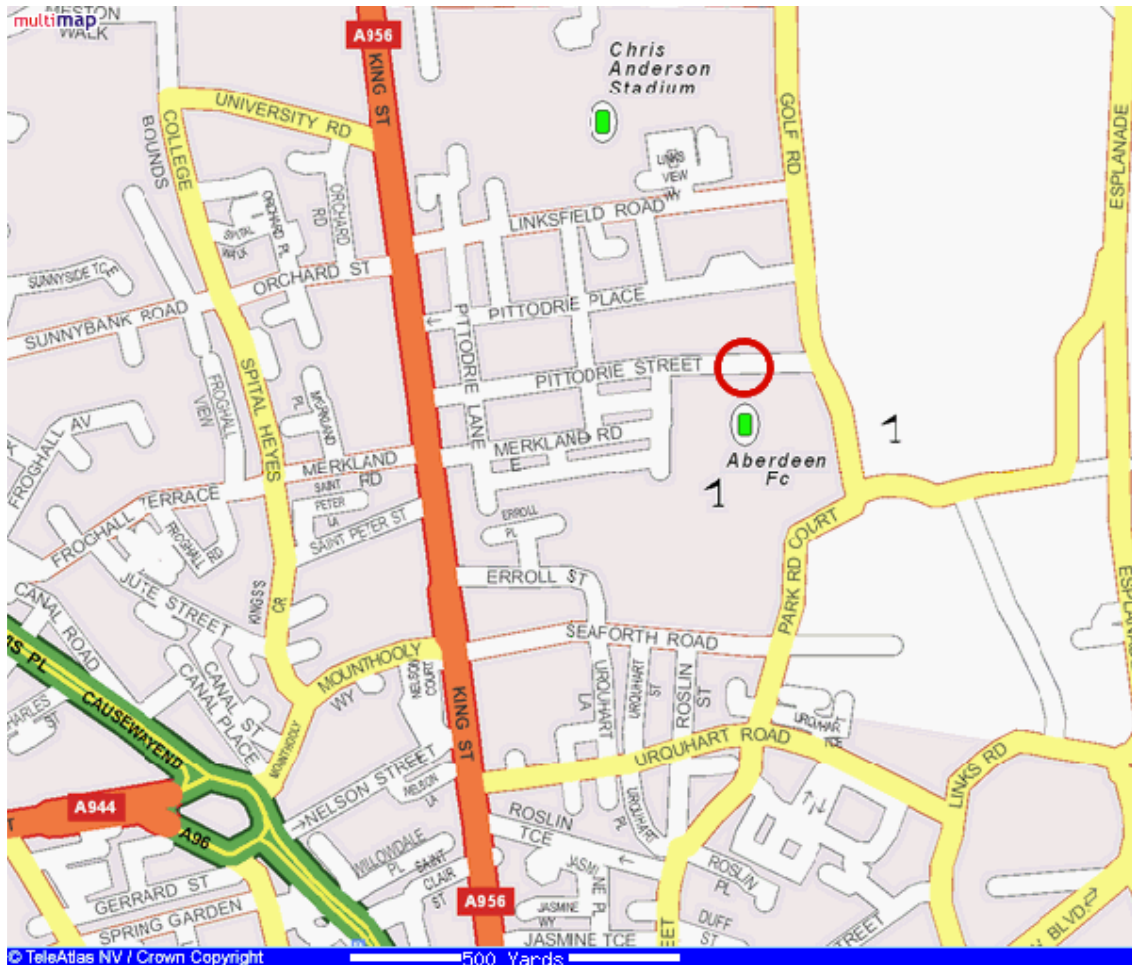

**ABERDEEN FOOTBALL CLUB
PITTODRIE STADIUM, PITTODRIE STREET, ABERDEEN, AB24 5QH
TEL: 01224 650400**

Parking is available free of charge in the club car park situated on Pittodrie opposite the entrance to the main stand.

Detailed directions from your current location can be accessed and printed by following the 'Contact and Directions' link on the following web page:

<http://www.prestigemeetings.co.uk/Venues/Aberdeen+FC/Aberdeen+FC.htm>