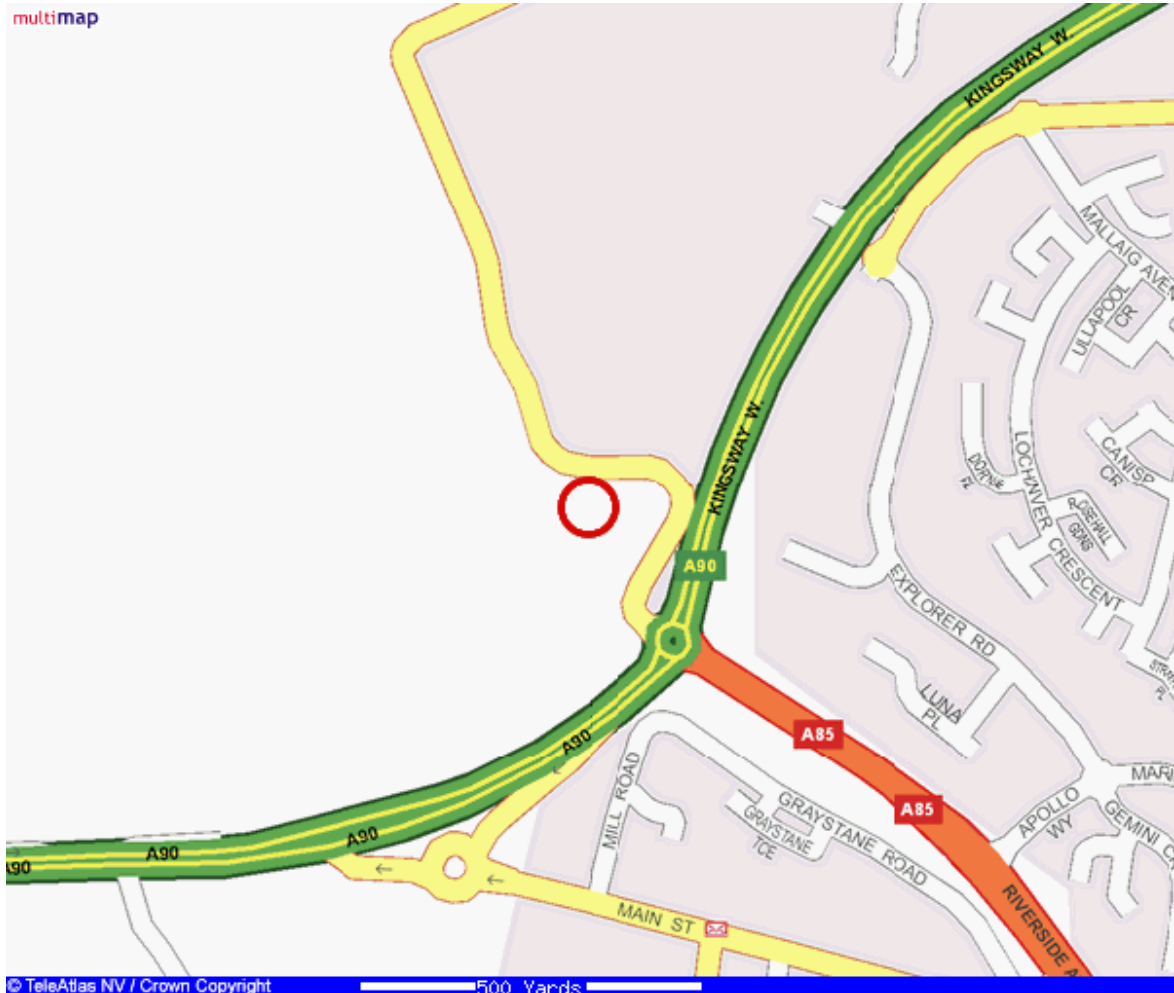

**SWALLOW HOTEL
INVERGOWRIE, DUNDEE, DD2 5JT
TEL: 01382 641122**

Directions

The Swallow Dundee Hotel is situated 3 miles from the city centre on the Dundee Kingsway, the city bypass. The hotel is situated one hour north of Edinburgh and one hour from Glasgow. The nearest airport is Dundee 2 miles away or Edinburgh 55 miles away.

From Aberdeen and the north, follow A90 to Dundee, turn right at the Forfar road double roundabout then follow the Kingsway going straight over the following 3 roundabouts. You will pass the Gourdie Croft Travel Inn on your right-hand side. At the next roundabout turn right, you will see The Swallow Dundee Hotel on your left-hand side.

From Glasgow/Edinburgh and the south, follow the A90 from Perth to Dundee. The Swallow Hotel is at the first roundabout on your left-hand side.